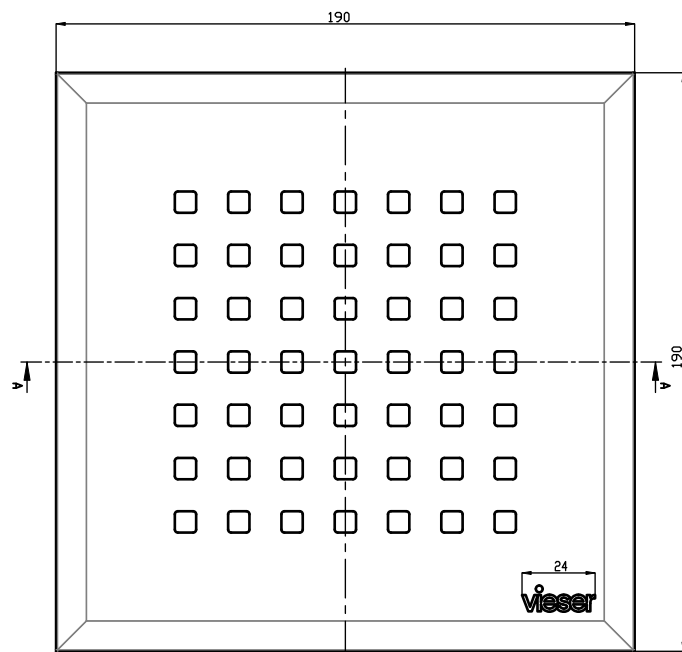

SECTION A-A

	<p>Vieser Grid- Stainless steel grating with adjustable stainless steel frame – 197×197</p>
<p><b>vieser</b></p>	<p>6005483</p>