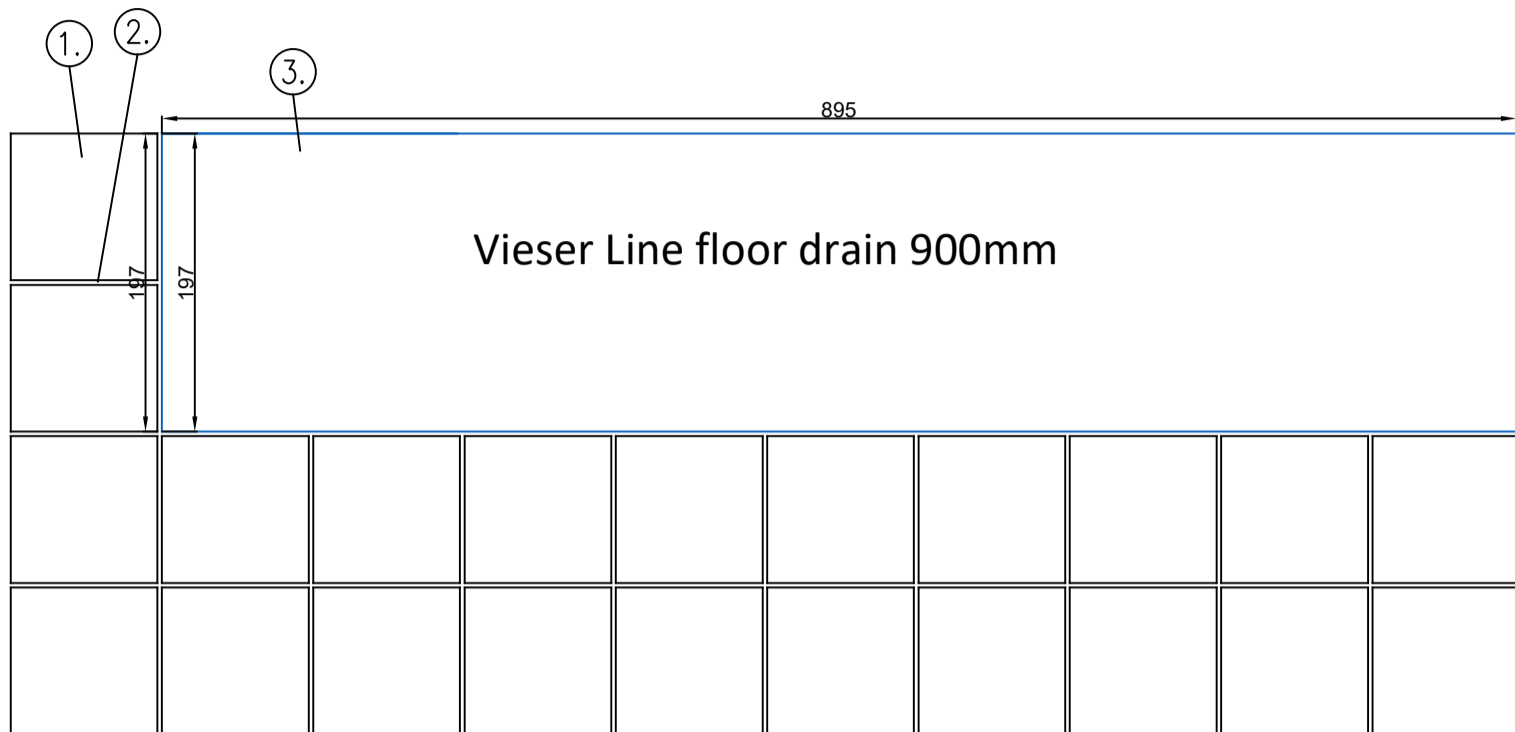

# Vieser Line floor drain 900mm 10 x 10 in tiled floor

- ① Floor tile (97x97mm)
- ② Grout joint 3mm
- ③ Vieser Line floor drain 900mm

# Vieser Line floor drain 900mm 600 x 600 in tiled floor

- ① Floor tile (598x598mm)
- ② Grout joint 2mm
- ③ Vieser Line floor drain 900mm