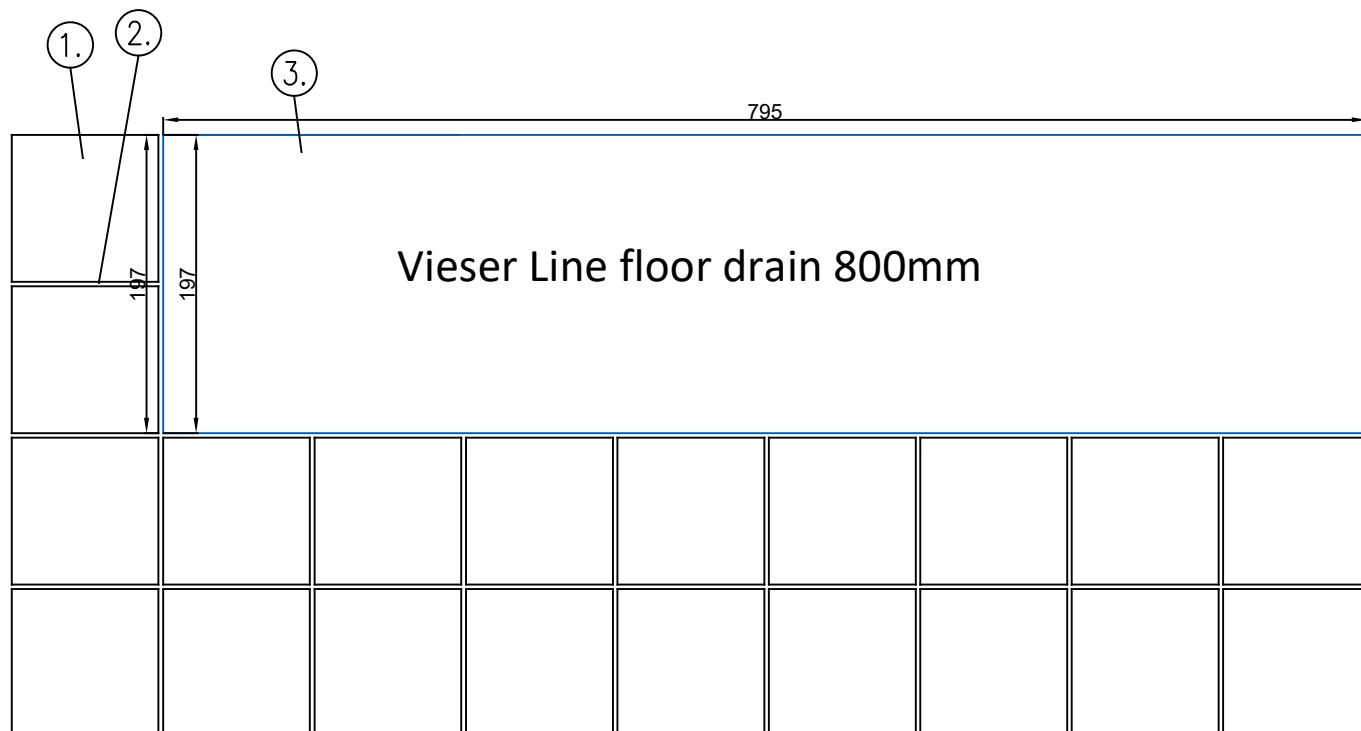

Vieser Line floor drain 800mm 10 x 10 in tiled floor

- ① Floor tile (97x97mm)
- ② Grout joint 3mm
- ③ Vieser Line floor drain 800mm

Vieser Line floor drain 800mm 600 x 600 in tiled floor

- ① Floor tile (598x598mm)
- ② Grout joint 2mm
- ③ Vieser Line floor drain 800mm