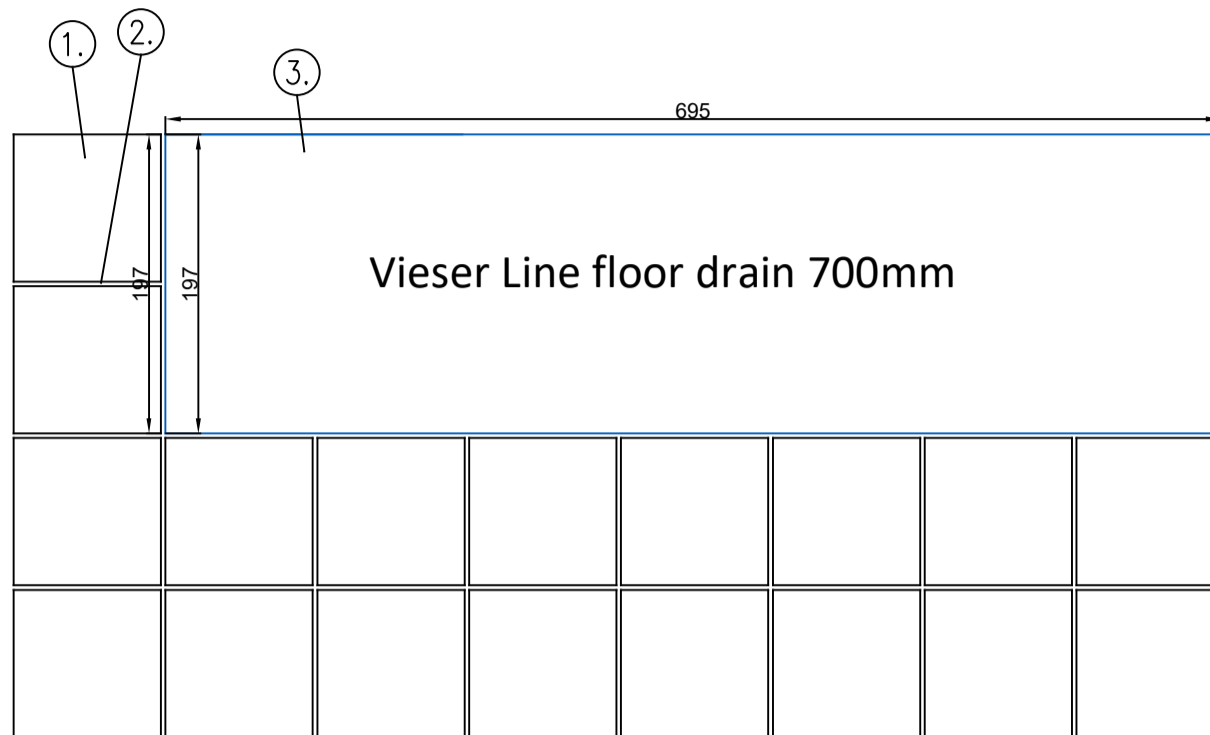

Vieser Line floor drain 700mm 10 x 10 in tiled floor

- ① Floor tile (97x97mm)
- ② Grout joint 3mm
- ③ Vieser Line floor drain 700mm

Vieser Line floor drain 700mm 600 x 600 in tiled floor

- ① Floor tile (598x598mm)
- ② Grout joint 2mm
- ③ Vieser Line floor drain 700mm