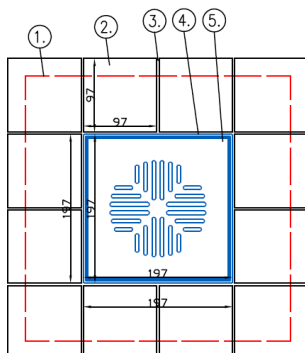

- 7 Vieser grating
- 6 Vieser frame
- 5 Vieser clamping ring
- 4 Vieser membrane flange
- 3 Vieser extension ring
- 2 Vieser water trap
- 1 Vieser One floor drain

Vieser Square grating 197x197mm in tiled floor

- ① Waterproofing under the tiled floor
- ② Tiled floor (97x97mm)
- ③ Grout joint 3mm
- ④ Vieser adjustable stainless steel frame 197 x 197
- ⑤ Vieser Classic square grating 190x190mm