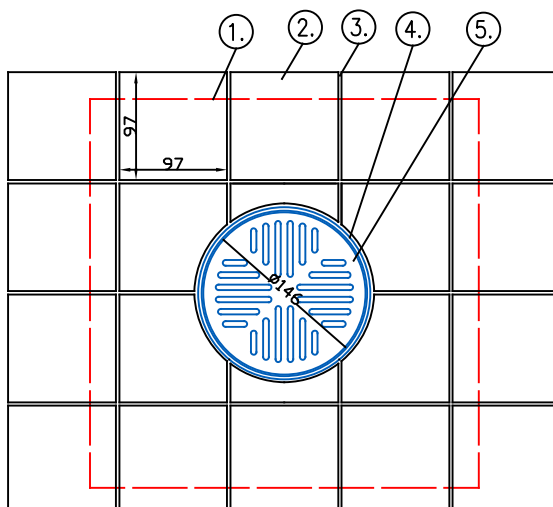

Vieser Square grating 197x197mm in tiled floor

- ① Waterproofing under the tiled floor
- ② Tiled floor (97x97mm)
- ③ Grout joint 3mm
- ④ Vieser adjustable stainless steel frame 197 x 197
- ⑤ Vieser Classic square grating 190x190mm

Vieser Square grating 160x160mm in tiled floor

- ① Waterproofing under the tiled floor
- ② Tiled floor (97x97mm)
- ③ Grout joint 3mm
- ④ Vieser plastic frame 160x160mm
- ⑤ Vieser Classic square grating 152x152mm

Vieser round grating 197x197mm in tiled floor

- ① Waterproofing under the tiled floor
- ② Tiled floor (97x97mm)
- ③ Grout joint 3mm
- ④ Vieser distance ring (working as a frame)
- ⑤ Vieser round grating - $\varnothing 146$ mm