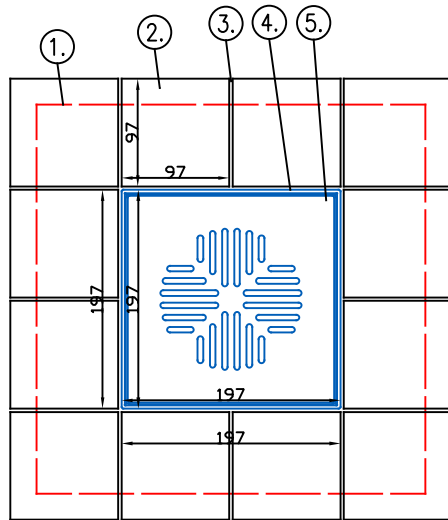

Vieser Square grating 197x197mm in tiled floor

- ① Waterproofing under the tiled floor
- ② Tiled floor (97x97mm)
- ③ Grout joint 3mm
- ④ Vieser adjustable stainless steel frame 197 x 197
- ⑤ Vieser Classic square grating 190x190mm

Vieser Square grating 160x160mm in tiled floor

- ① Waterproofing under the tiled floor
- ② Tiled floor (97x97mm)
- ③ Grout joint 3mm
- ④ Vieser plastic frame 160x160mm
- ⑤ Vieser Classic square grating 152x152mm

Vieser round grating 197x197mm in tiled floor

- ① Waterproofing under the tiled floor
- ② Tiled floor (97x97mm)
- ③ Grout joint 3mm
- ④ Vieser distance ring (working as a frame)
- ⑤ Vieser round grating - $\varnothing 146$ mm