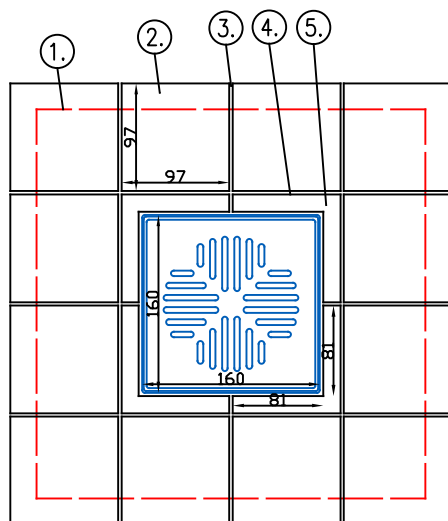

Vieser Square grating 197x197mm in tiled floor

- ① Waterproofing under the tiled floor
- ② Tiled floor (97x97mm)
- ③ Grout joint 3mm
- ④ Vieser adjustable stainless steel frame 197 x 197
- ⑤ Vieser Classic square grating 190x190mm

Vieser Square grating 160x160mm in tiled floor

- ① Waterproofing under the tiled floor
- ② Tiled floor (97x97mm)
- ③ Grout joint 3mm
- ④ Vieser plastic frame 160x160mm
- ⑤ Vieser Classic square grating 152x152mm

Vieser round grating 197x197mm in tiled floor

- ① Waterproofing under the tiled floor
- ② Tiled floor (97x97mm)
- ③ Grout joint 3mm
- ④ Vieser distance ring (working as a frame)
- ⑤ Vieser round grating - $\varnothing 146$ mm