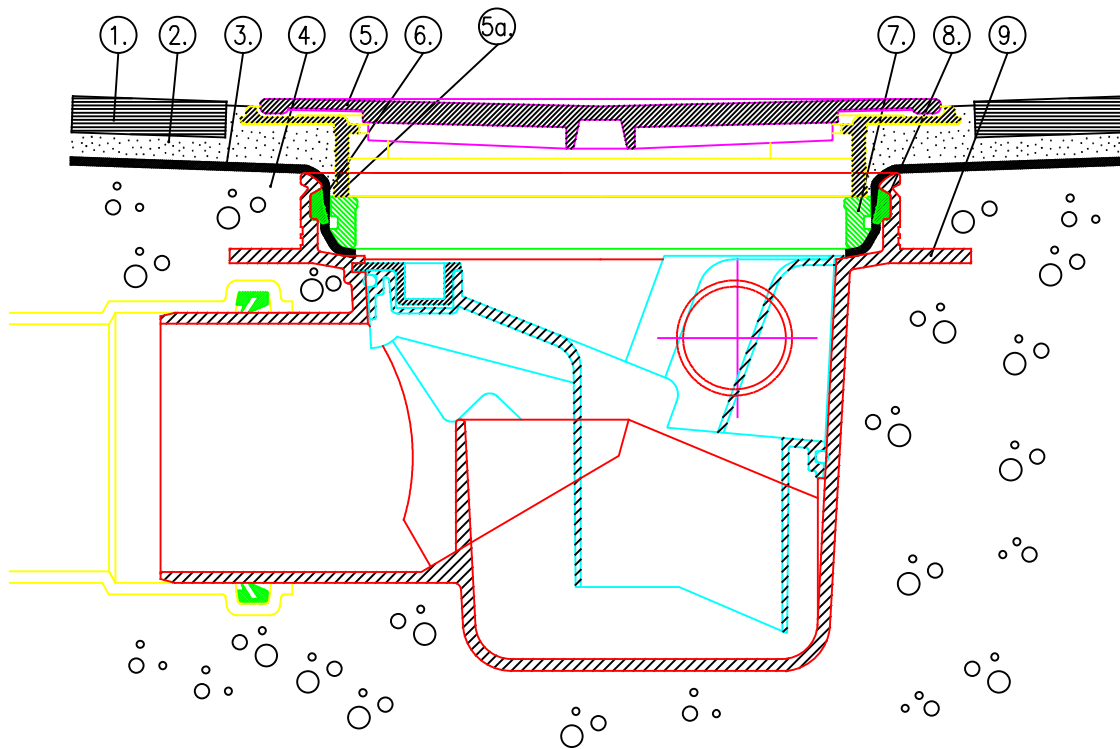

Vieser-floor drain

Tiled floor and square grating

- ① Tiled floor
- ② Fixing plaster
- ③ Membrane
- ④ Concrete
- ⑤ Vieser square grating
- ⑥ Vieser membrane flange
- ⑦ Vieser clamping ring
- ⑧ Vieser grey lip sealing
- ⑨ Vieser One floor drain DN 75 3x32/40