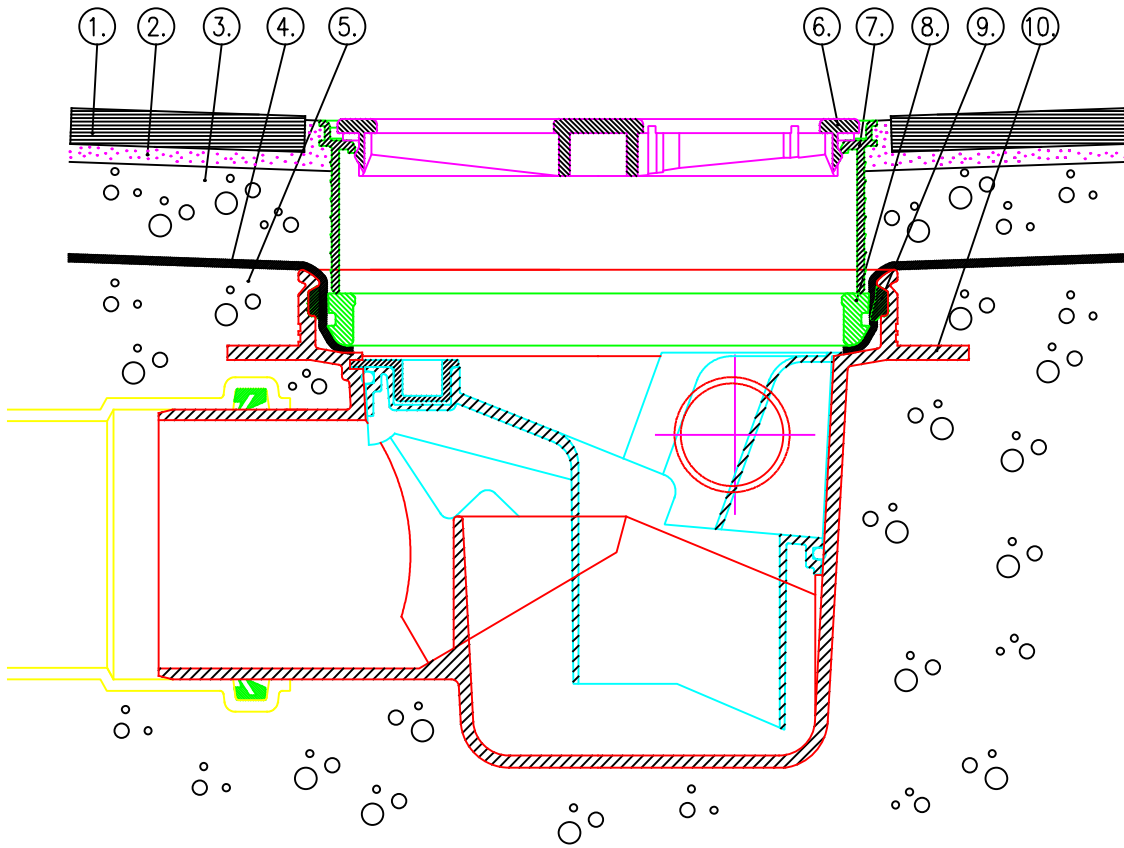

# Vieser-floor drain

## Tiled floor and round grating

- ① Tiled floor
- ② Fixing plaster
- ③ Casting surface
- ④ Membrane
- ⑤ Concrete
- ⑥ Vieser round grating –  $\varnothing 150$
- ⑦ Vieser distance ring
- ⑧ Vieser clamping ring
- ⑨ Vieser grey lip sealing
- ⑩ Vieser One floor drain DN 75 3x32/40