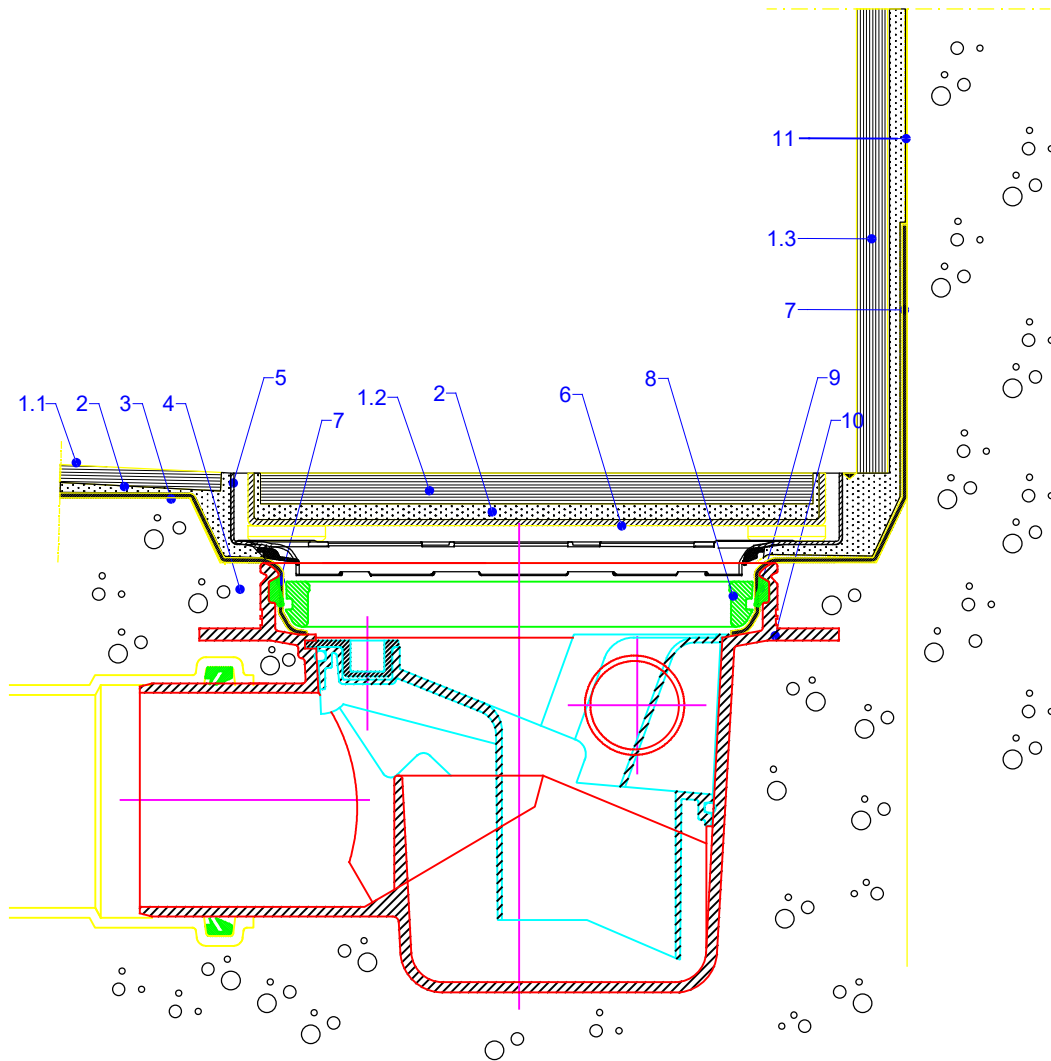

Vieser Line floor drain with tiled cover in tiled floor

- ①.1 Tiled floor
- ①.2 Tiled floor in tiled cover
- ①.3 Wall tile
- ② Mortar
- ③ Waterproofing
- ④ Concrete
- ⑤ Vieser Line - frame
- ⑥ Vieser Line - linear drain
- ⑦ Water proofing flange
- ⑧ Vieser clamping ring
- ⑨ Vieser grey lip sealing
- ⑩ Vieser One floor drain DN75 3x32/40 (Compatible with all Vieser floor drains)
- ⑪ Water proofing